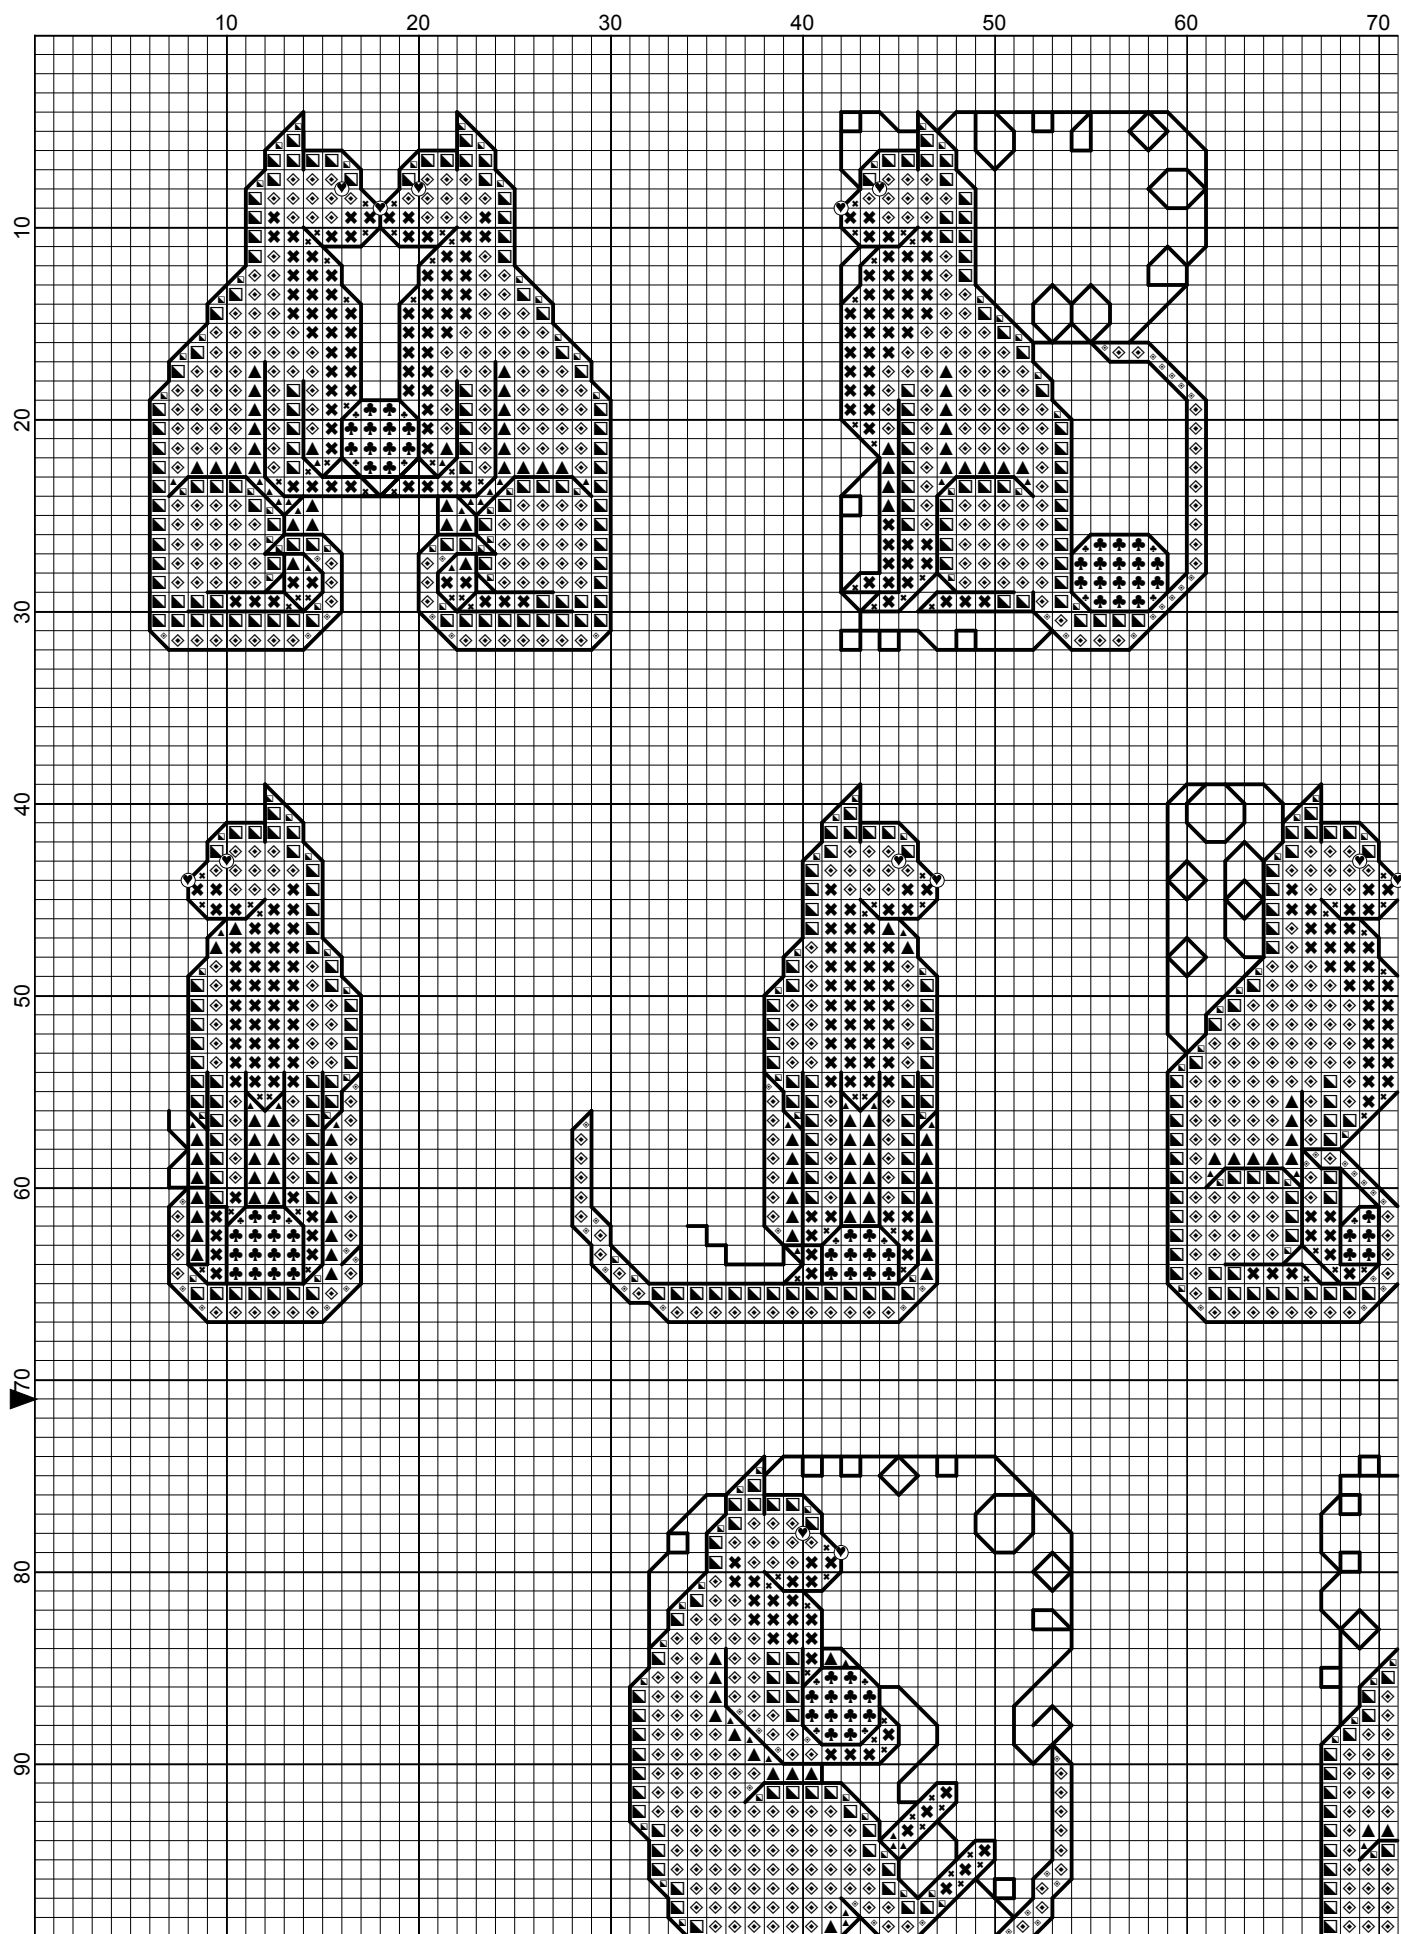

En faire la demande  
par MP

ABC Chats  
OFFERT par  
Poussière des Toiles

, Licensed to:

, Licensed to:

- Legend:
- ◻ DMC-415
  - ◻ DMC-414
  - ◻ DMC-413
  - ◻ DMC-White
  - ◻ DMC-996
- Backstitches:
- DMC-310
  - DMC-995
- French Knots:
- ⦿ DMC-310

# <No Title>

---

**Grid Size:** 260W x 142H  
**Design Area:** 17,93" x 10,00" (251 x 140 stitches)

## Legend:

 [2] DMC 415 pearl grey	 [2] DMC 413 pewter grey - dk	 [2] DMC 996 electric blue - md
 [2] DMC 414 steel grey - dk	 [2] DMC White white	 [2] DMC 310 black

## Backstitch Lines:

———— DMC-310 black                      ————— DMC-995 electric blue - dk