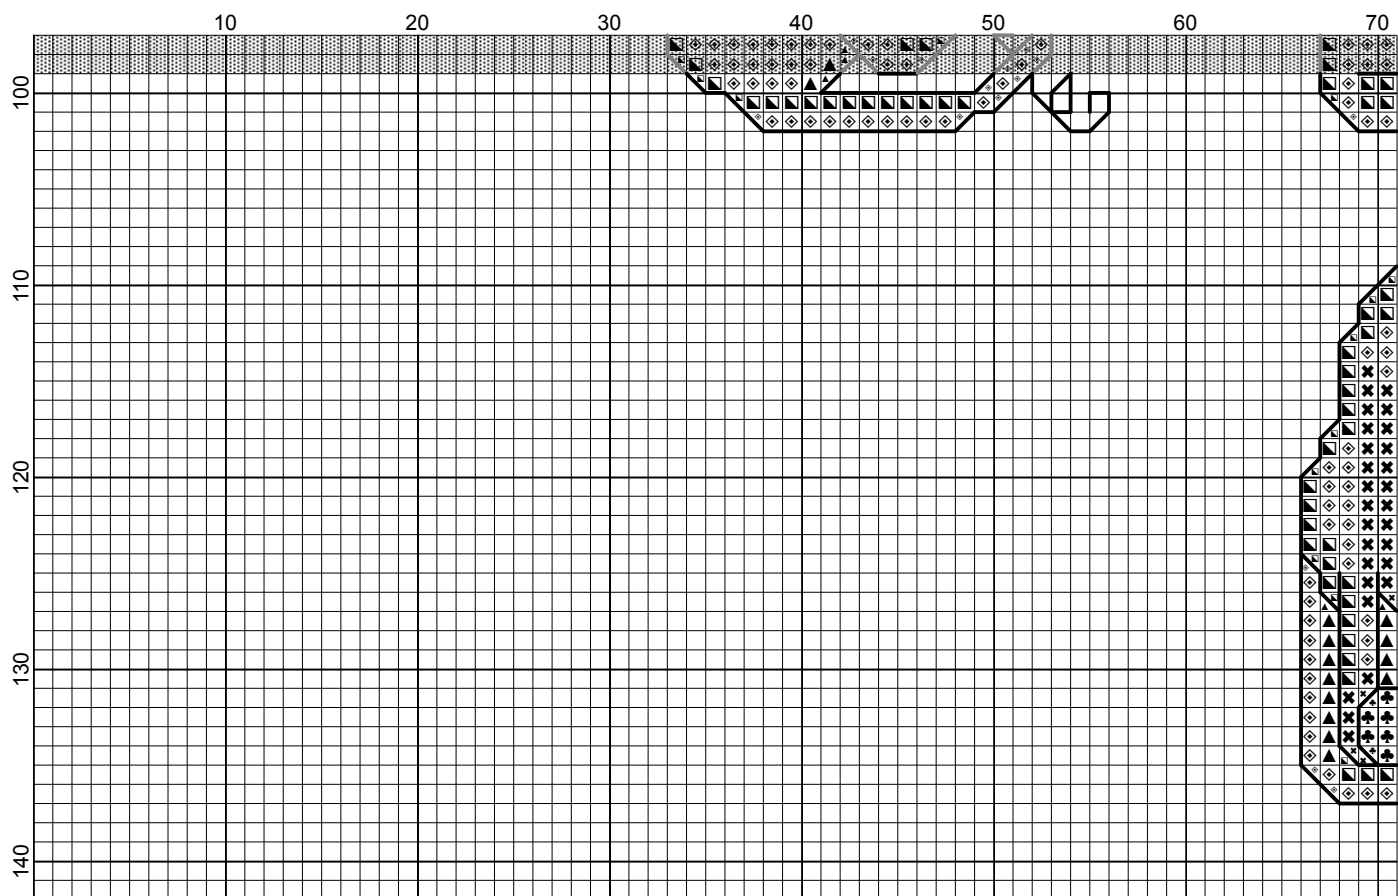

En faire la demande  
par MP

ABC Chats  
OFFERT par  
Poussière des Toiles

, Licensed to:

, Licensed to:

- Legend:
- ◻ DMC-415
  - ◻ DMC-414
  - ◻ DMC-413
  - ◻ DMC-White
  - ◻ DMC-996
- Backstitches:
- DMC-310
  - DMC-995
- French Knots:
- ⦿ DMC-310

# <No Title>

---

**Grid Size:** 260W x 142H  
**Design Area:** 17,93" x 10,00" (251 x 140 stitches)