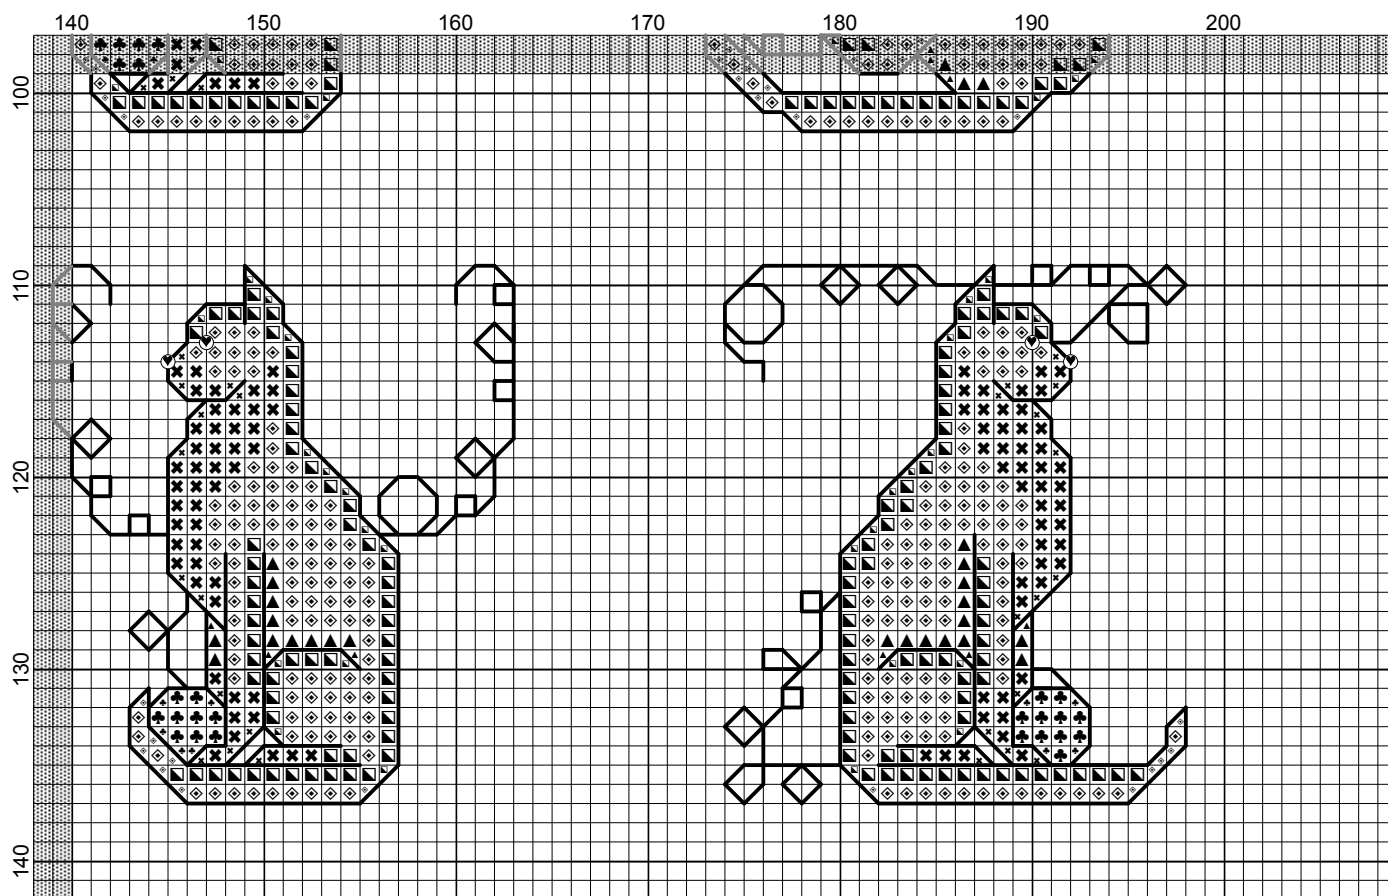

, Licensed to: