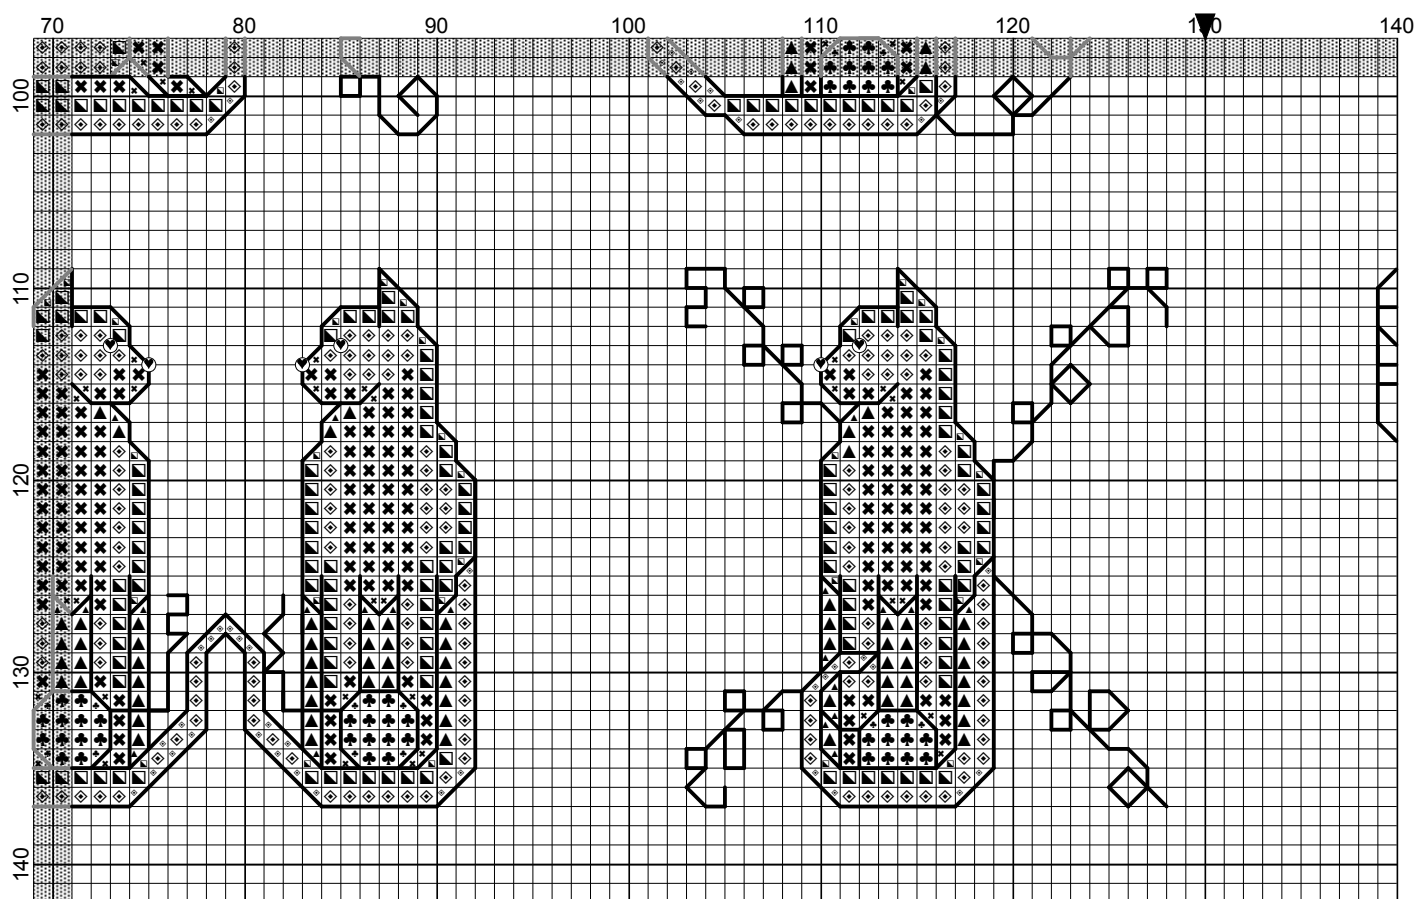

, Licensed to: