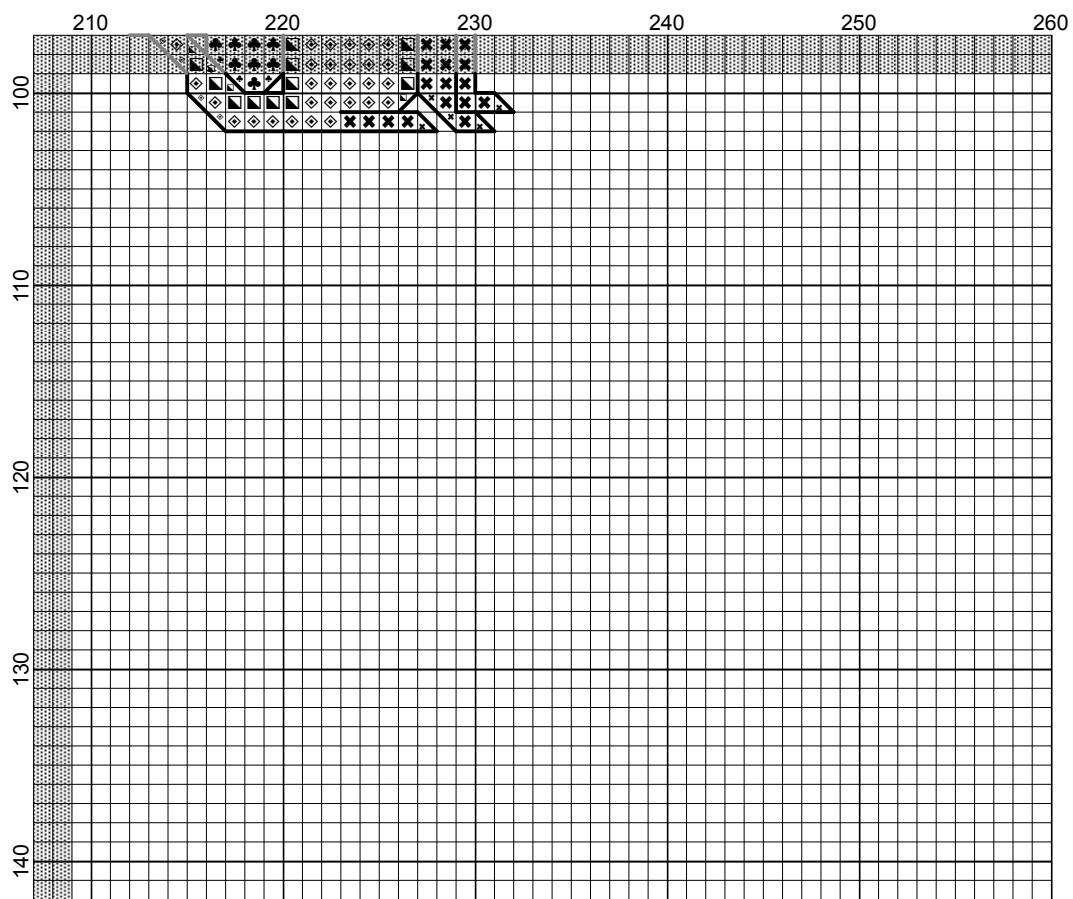

, Licensed to: