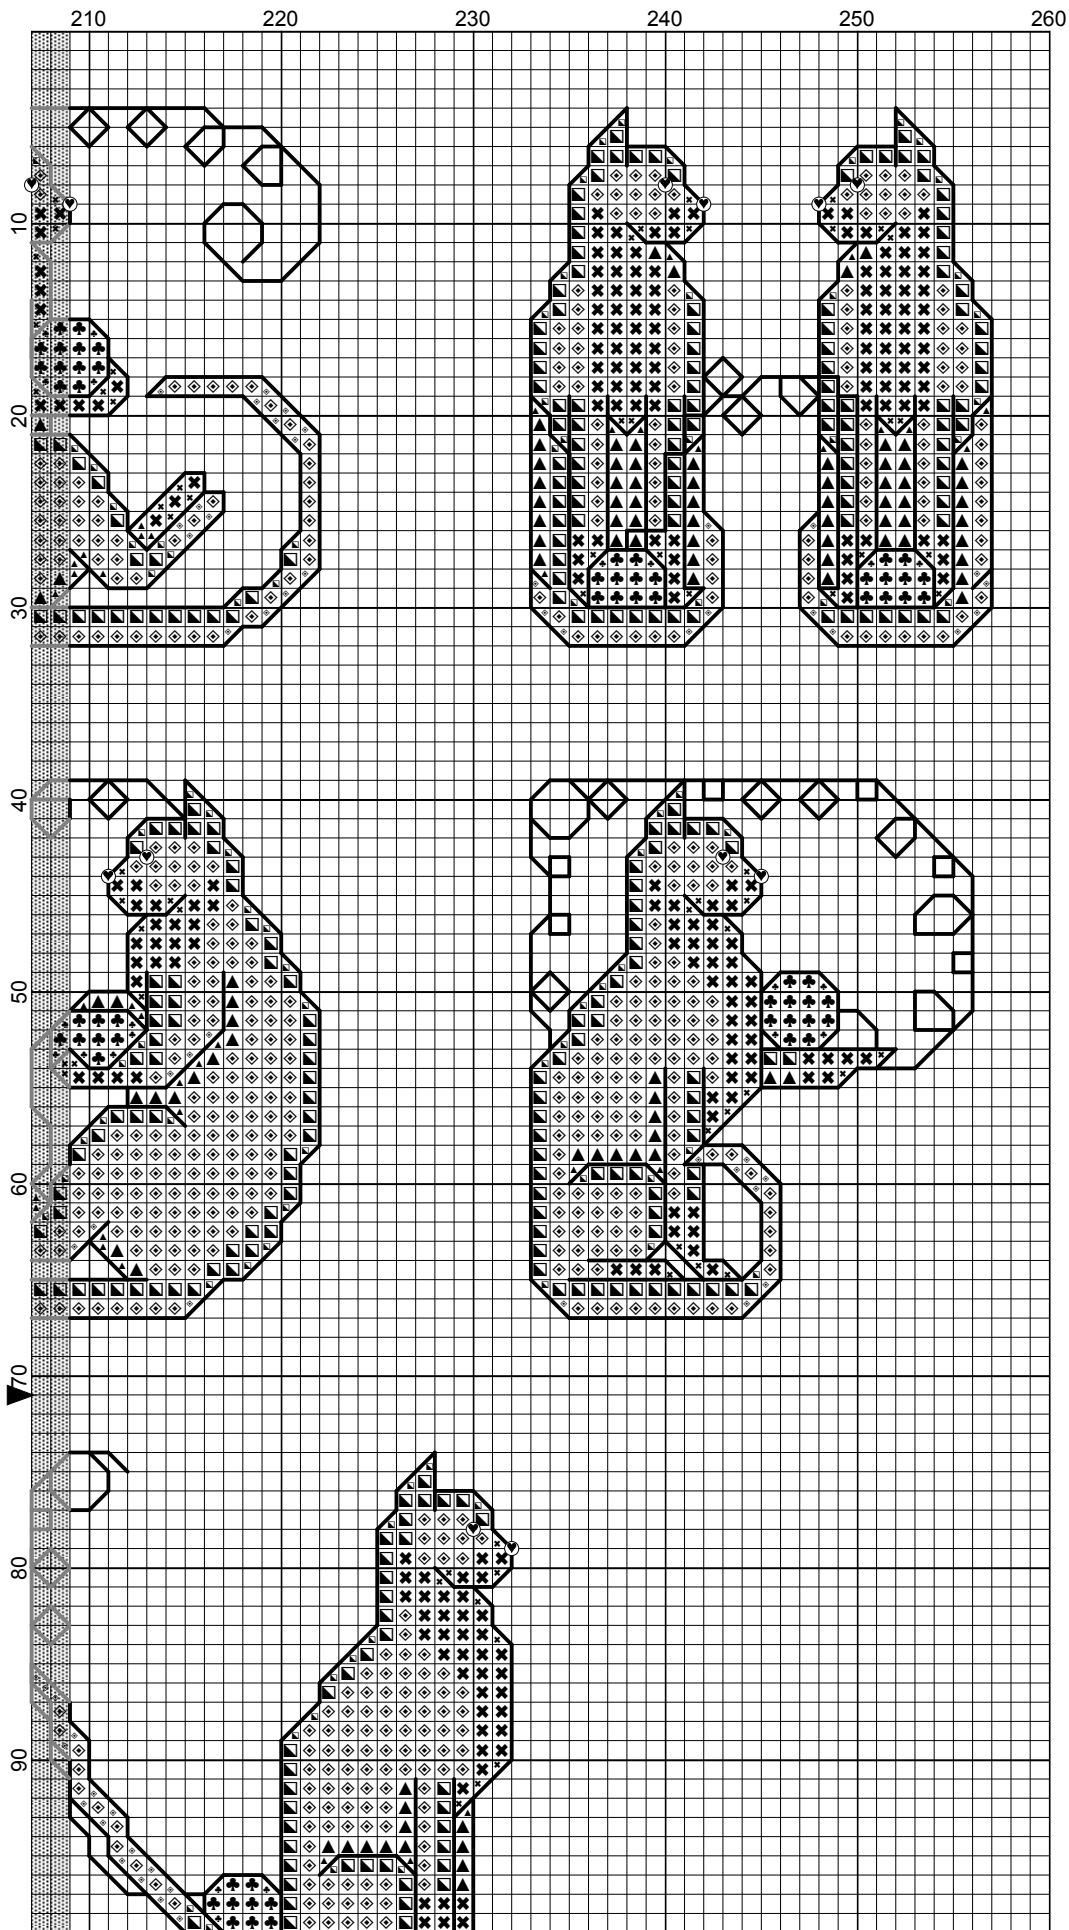

En faire la demande  
par MP

ABC Chats  
OFFERT par  
Poussière des Toiles

, Licensed to:

, Licensed to:

- Legend:
- ◻ DMC-415
  - ◻ DMC-414
  - ◻ DMC-413
  - ◻ DMC-White
  - ◻ DMC-996
- Backstitches:
- DMC-310
  - DMC-995
- French Knots:
- ⦿ DMC-310

# <No Title>

---

**Grid Size:** 260W x 142H  
**Design Area:** 17,93" x 10,00" (251 x 140 stitches)

## Legend:

 [2] DMC 415 pearl grey	 [2] DMC 413 pewter grey - dk	 [2] DMC 996 electric blue - md
 [2] DMC 414 steel grey - dk	 [2] DMC White white	 [2] DMC 310 black

## Backstitch Lines:

———— DMC-310 black                      ————— DMC-995 electric blue - dk